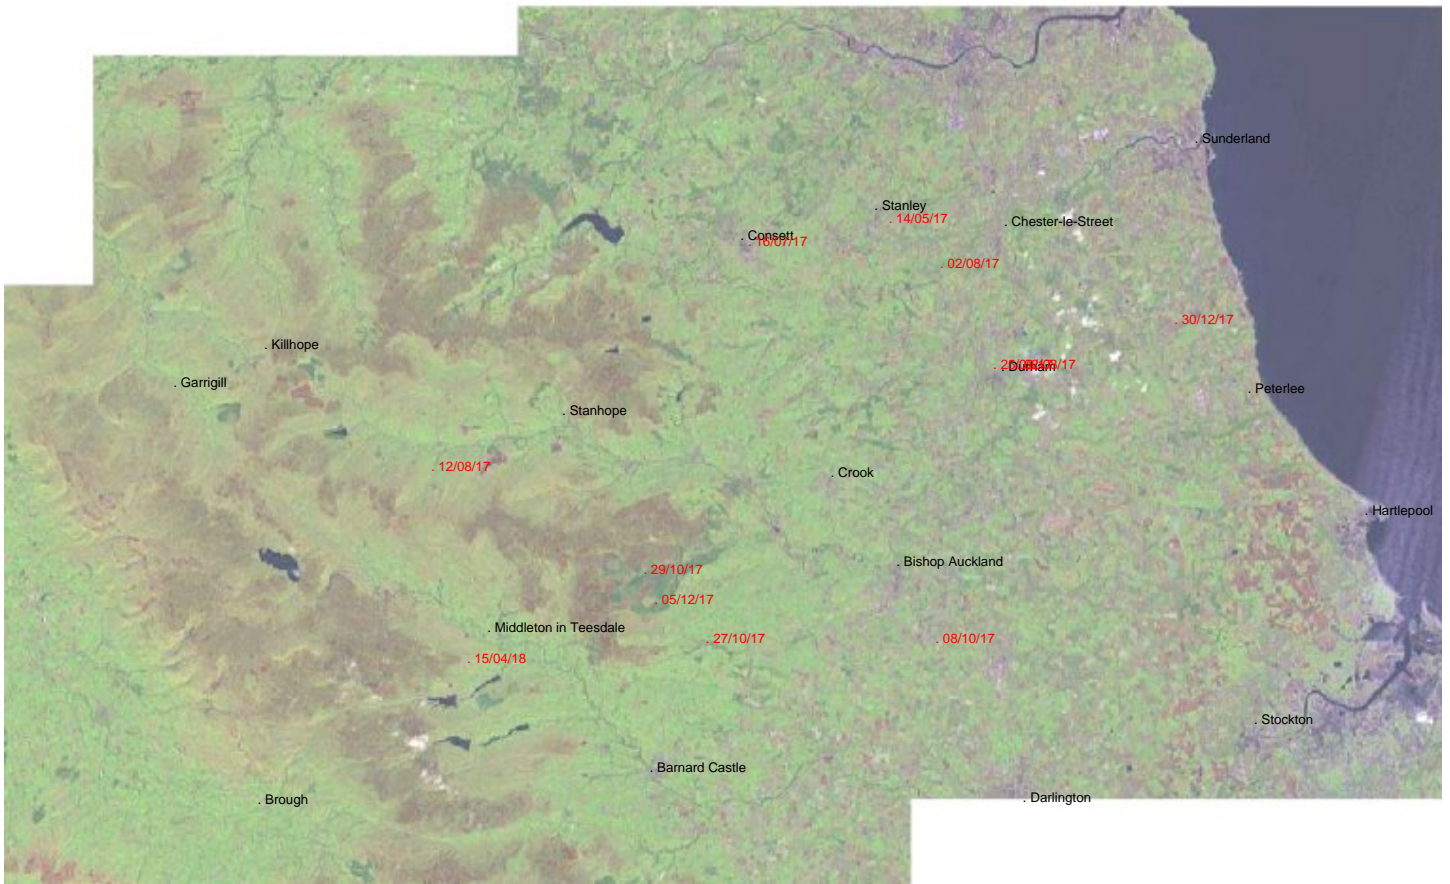

Teesdale and Weardale Search and Mountain Rescue Team

Callouts since 20/04/17

SEARCH AND RESCUE ACROSS COUNTY DURHAM

CHARITY REG NO: 508877

PRESIDENT: THE HON. HARRY VANE