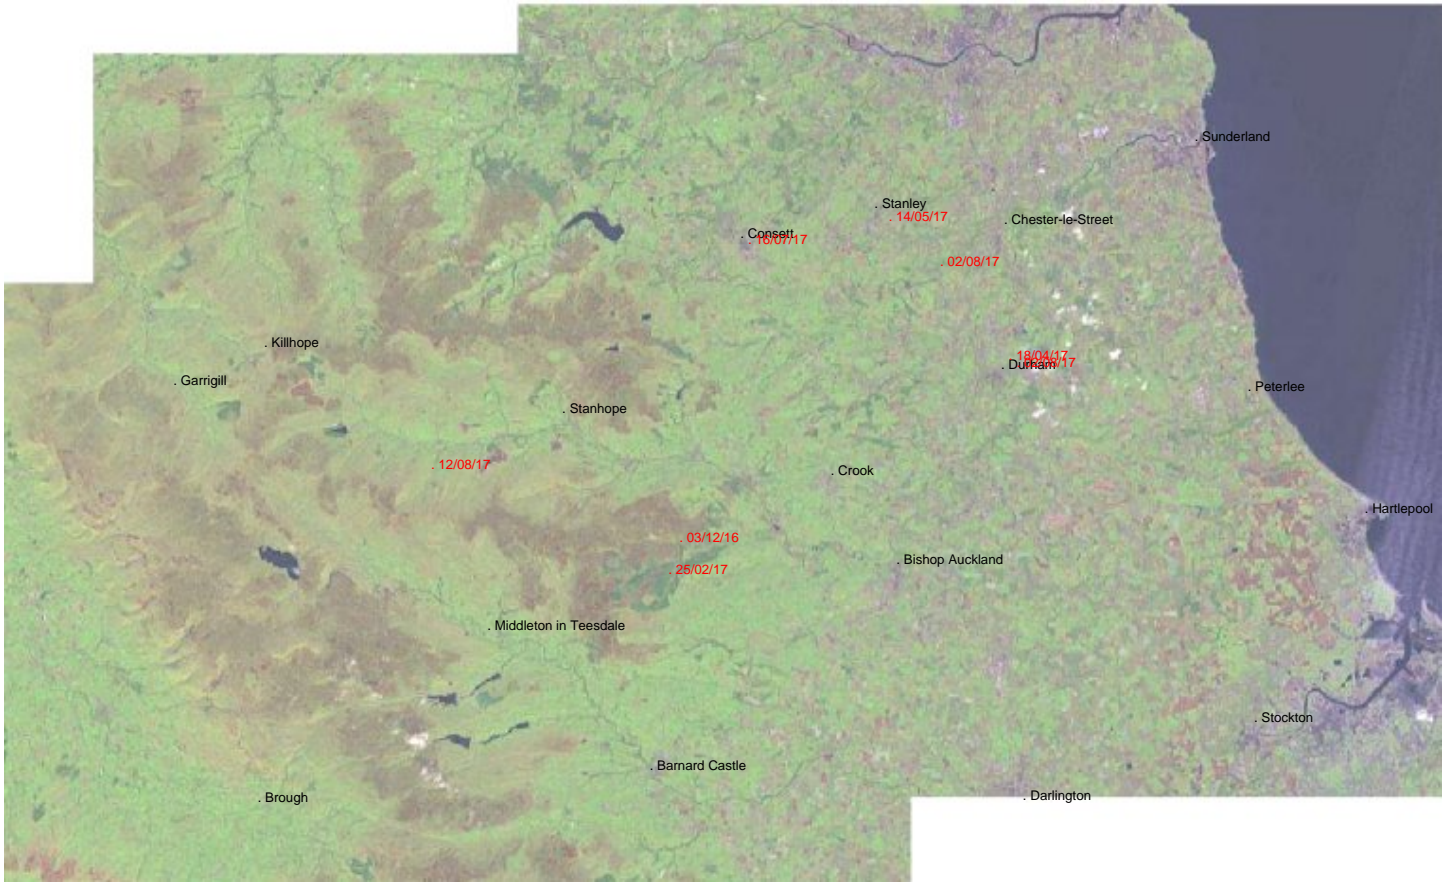

Teesdale and Weardale Search and Mountain Rescue Team

Callouts since 23/09/16

.21/01/17

SEARCH AND RESCUE ACROSS COUNTY DURHAM

CHARITY REG NO: 508877

PRESIDENT: THE HON. HARRY VANE